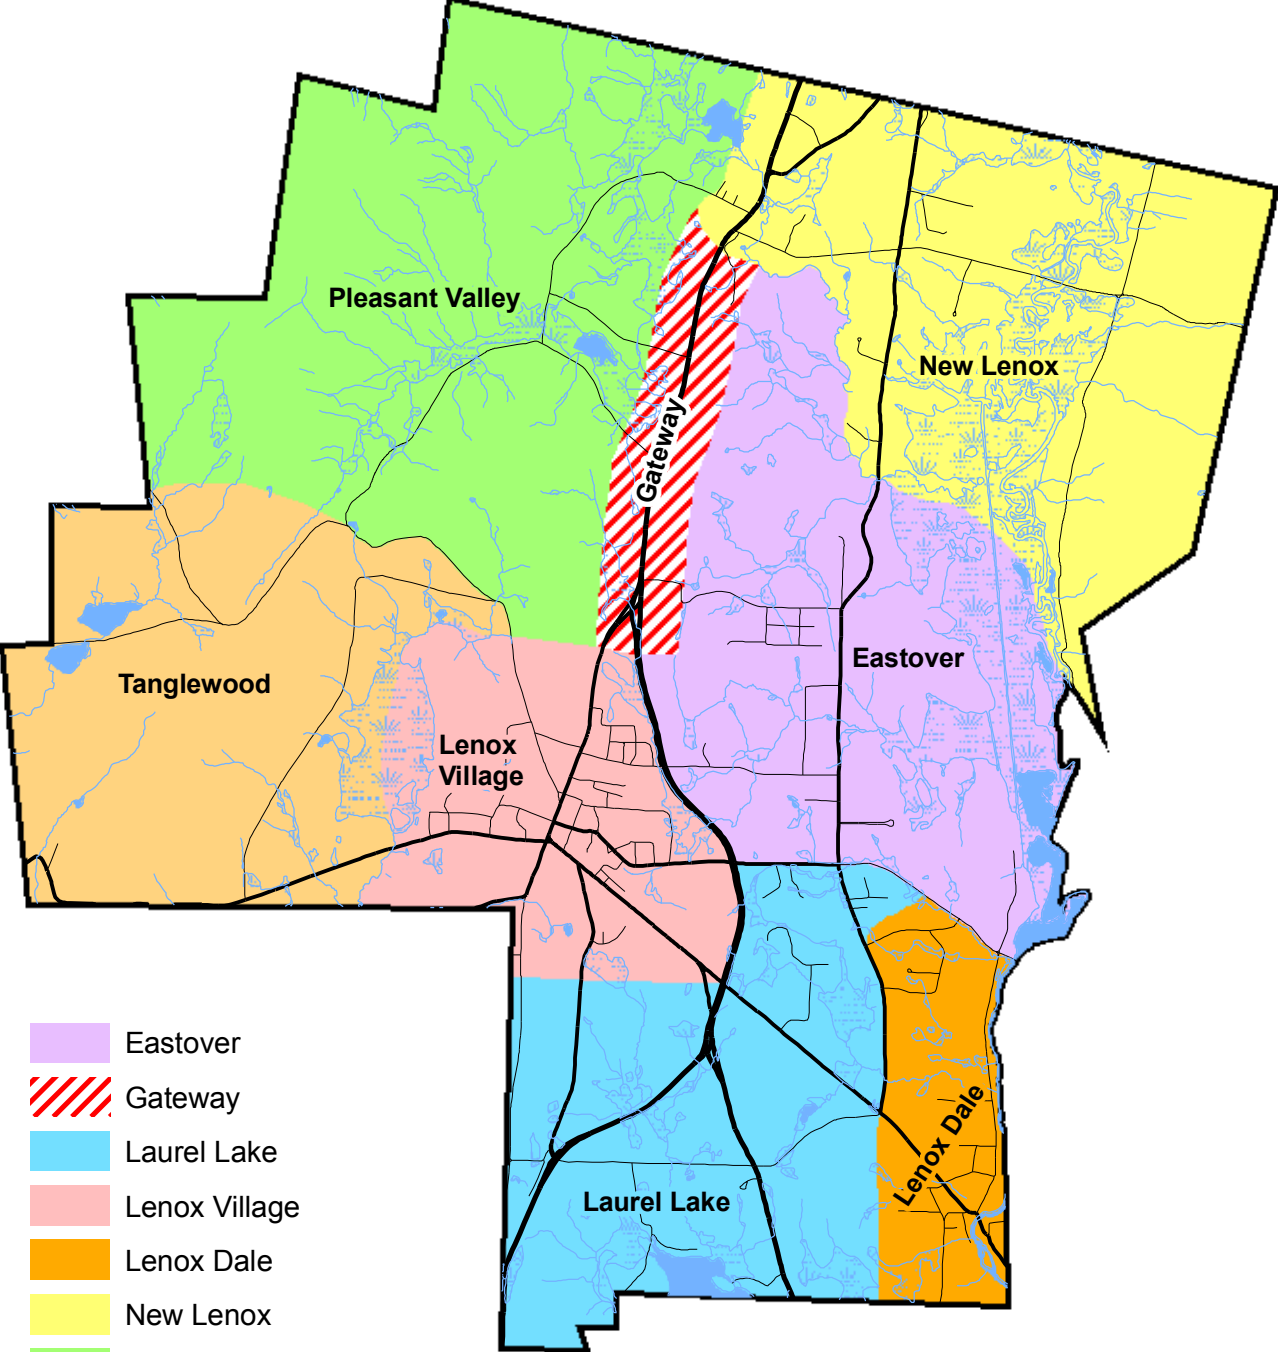

# Lenox Neighborhoods

-  Eastover
-  Gateway
-  Laurel Lake
-  Lenox Village
-  Lenox Dale
-  New Lenox
-  Pleasant Valley
-  Tanglewood

0 2,000 4,000 6,000 8,000 Feet